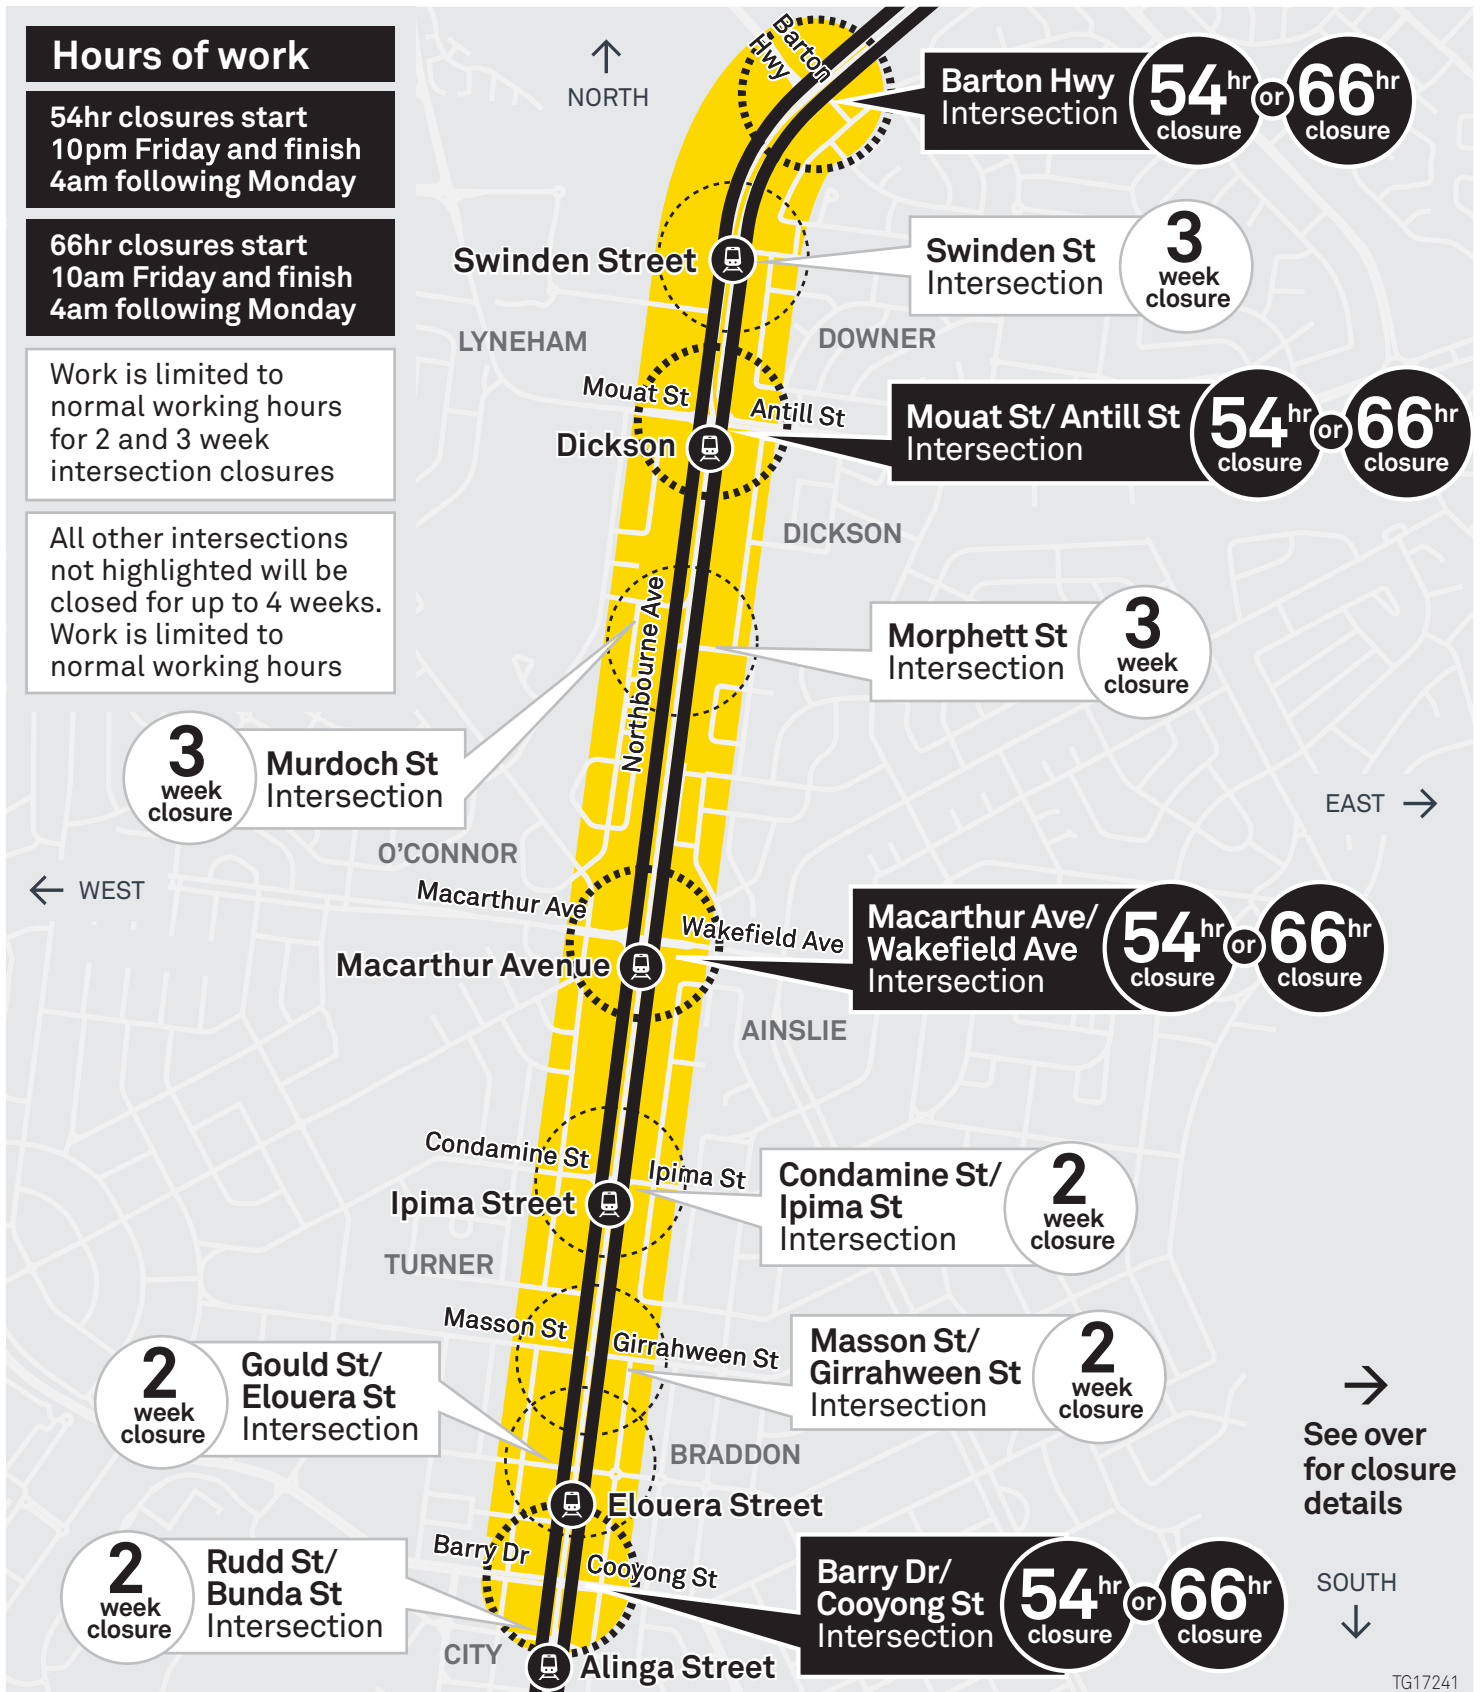

Intersection closures on Northbourne Avenue

From November 2017 to April 2018

For up-to-date information on the schedule of works please visit www.canberra-metro.com.au, call 1300 208 824 or follow us on social media.